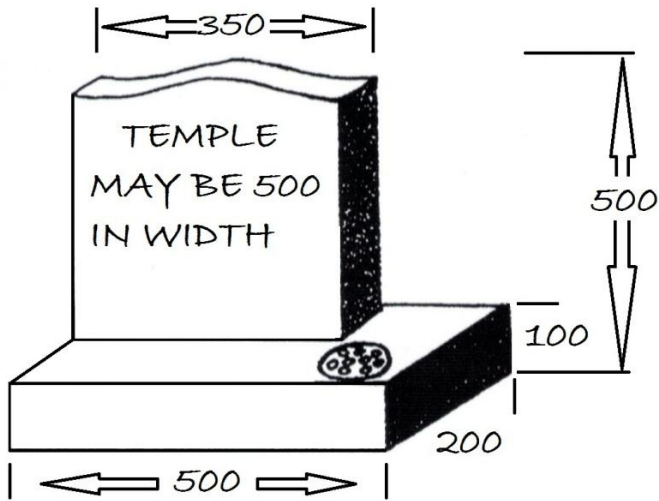

MANGERE LAWN CEMETERY
CHILDRENS SANCTUARY

MEMORIALS

MINI HEADSTONE

MINI TILTED PLAQUE

MINI RAISED PLAQUE

MINI WEDGE

PLEASE NOTE:

The use of either granite or concrete bases are permissible in this area. All memorials MUST be provided with flower holders as these will be the only holders permitted in the Children's Sanctuary (no loose jars, pots, vases, etc)

* All sizes are to be observed to exact measurements.