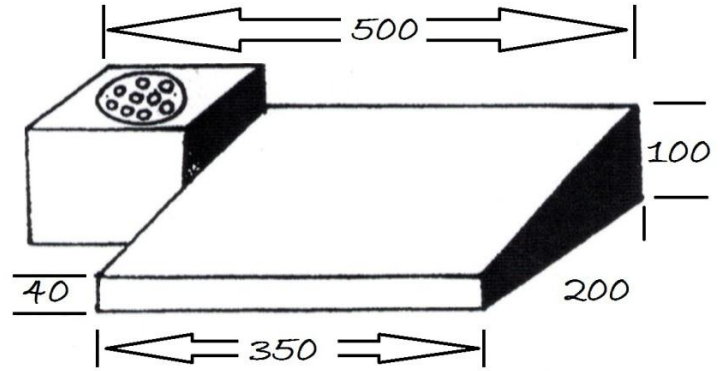

MANGERE LAWN CEMETERY
CHILDRENS SANCTUARY

MEMORIALS

MINI HEADSTONE

MINI TILTED PLAQUE

MINI RAISED PLAQUE

MINI WEDGE

PLEASE NOTE:

The use of either granite or concrete bases are permissible in this area. All memorials MUST be provided with flower holders as these will be the only holders permitted in the Children's Sanctuary (no loose jars, pots, vases, etc)

* All sizes are to be observed to exact measurements.