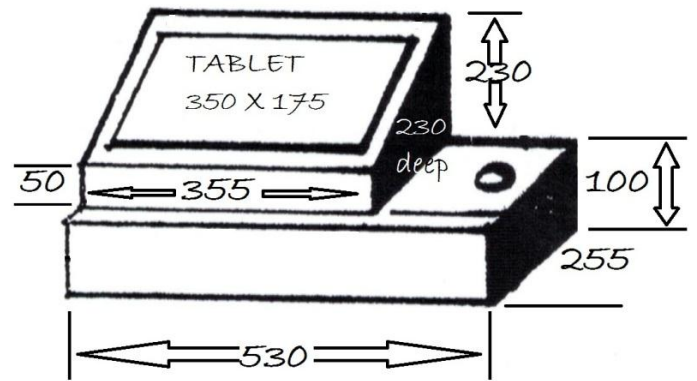

MANGERE LAWN CEMETERY
CHILDRENS SANCTUARY

MEMORIALS

MINI HEADSTONE

MINI TILTED PLAQUE

MINI RAISED PLAQUE

MINI WEDGE

PLEASE NOTE:

The use of either granite or concrete bases are permissible in this area. All memorials MUST be provided with flower holders as these will be the only holders permitted in the Children's Sanctuary (no loose jars, pots, vases, etc)

* All sizes are to be observed to exact measurements.