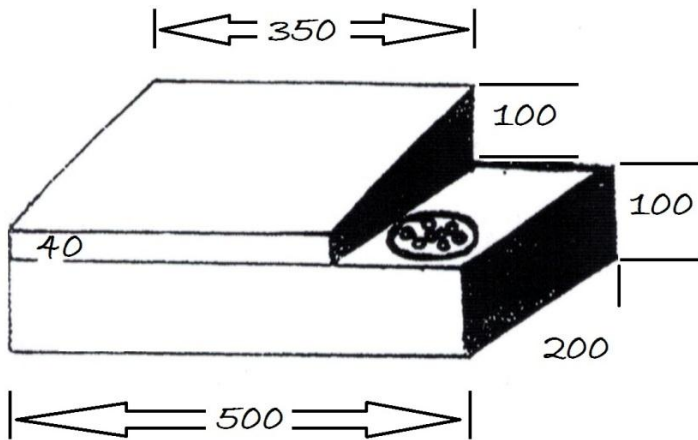

MANGERE LAWN CEMETERY
CHILDRENS SANCTUARY

MEMORIALS

MINI HEADSTONE

MINI TILTED PLAQUE

MINI RAISED PLAQUE

MINI WEDGE

PLEASE NOTE:

The use of either granite or concrete bases are permissible in this area. All memorials MUST be provided with flower holders as these will be the only holders permitted in the Children's Sanctuary (no loose jars, pots, vases, etc)

* All sizes are to be observed to exact measurements.