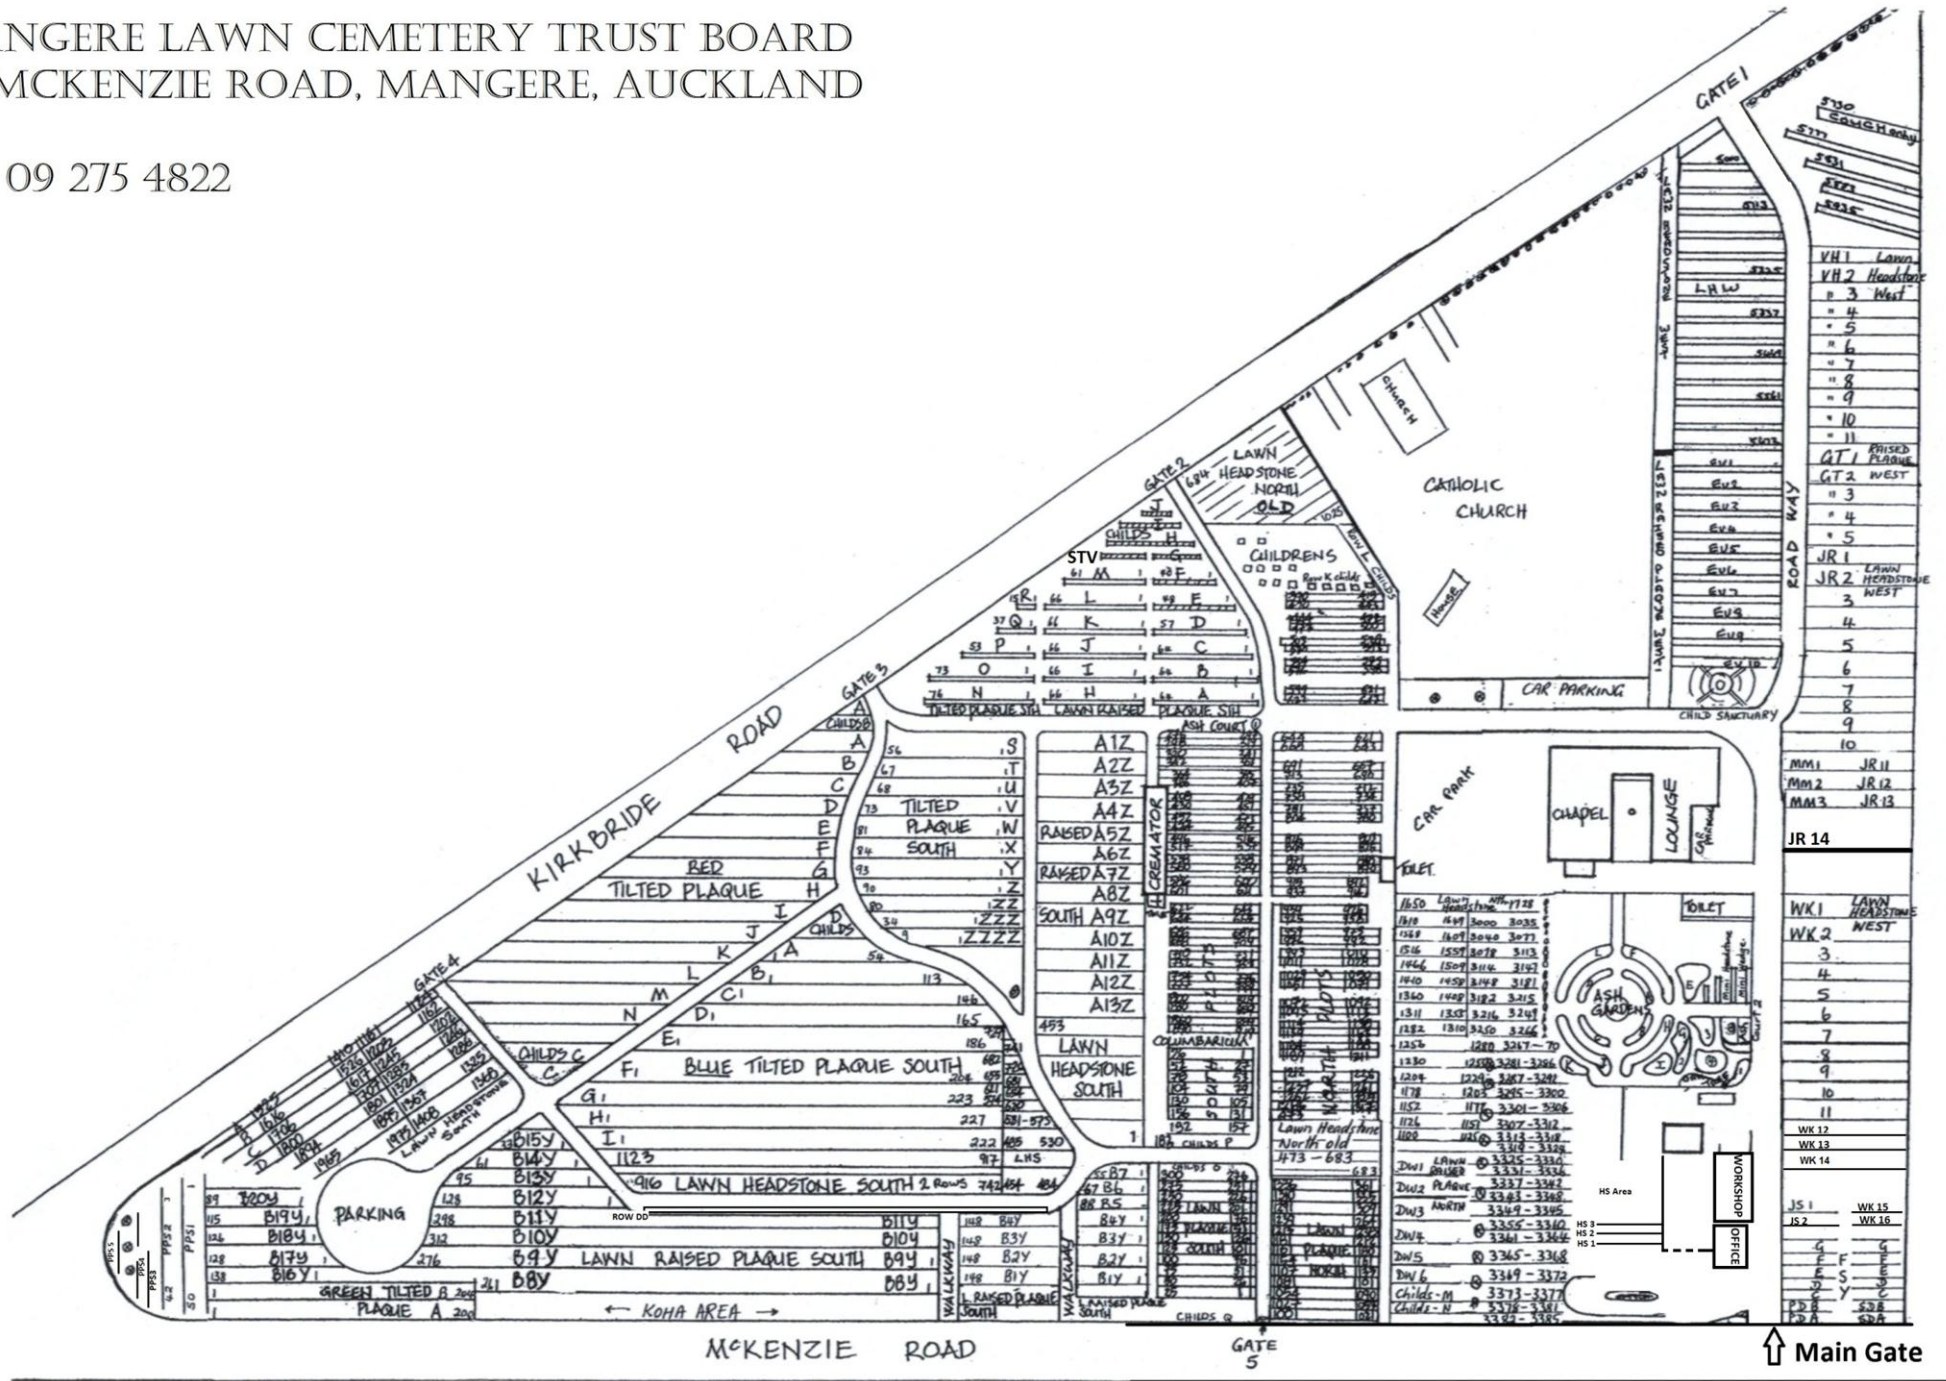

MANGERE LAWN CEMETERY TRUST BOARD
85 MCKENZIE ROAD, MANGERE, AUCKLAND

PH 09 275 4822

↑ Main Gate